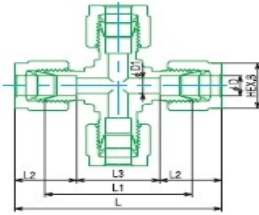

Techno Fittings – Fujikin – Crosses

(Unit: mm)

Cross Union

ϕ D Nom.	ϕ D1	B	L	L1	L2	L3	Part Number
3.2	2.7	10	47	34	13	21	F900-X-3.2
6.35	5	14	51	37	15	21	F900-X-6.35
9.52	7.5	17	60	44	17.5	25	F900-X-9.52
12.7	10	22	72	50	24	24	F900-X-12.7