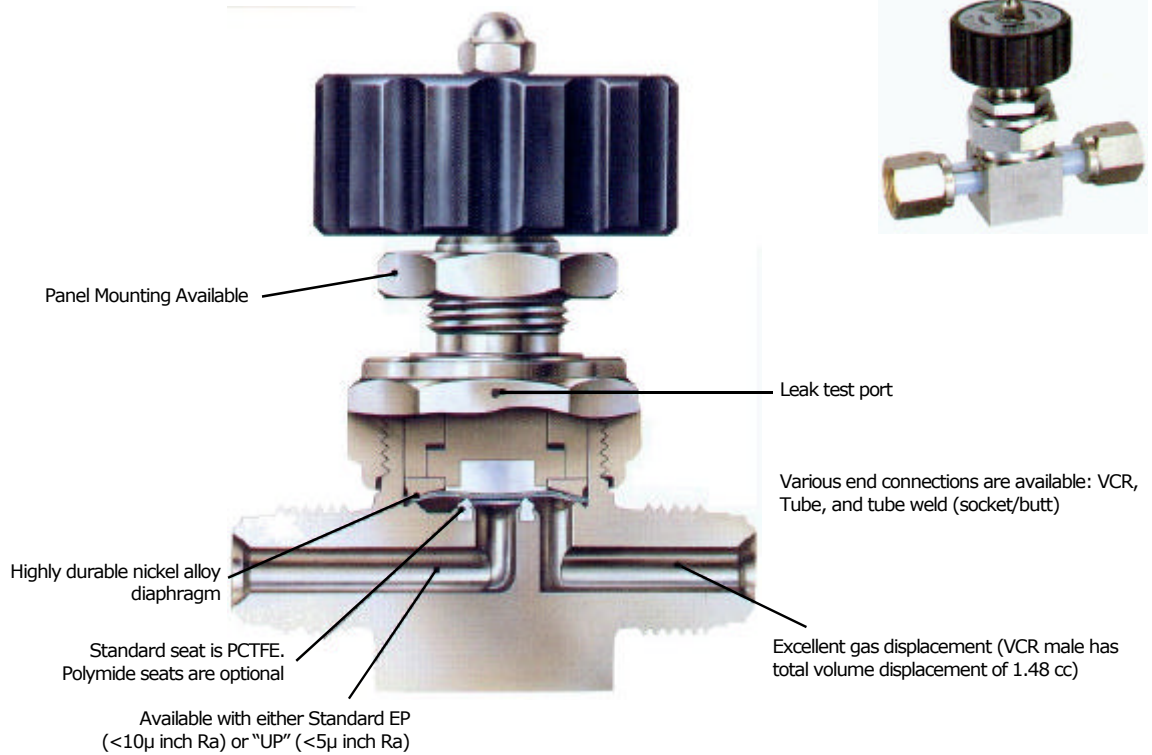

## Open/Closed indicator direct diaphragm valve

Basic Cat. NO	Nominal dia.	Orifice dia. mm	Fujikin code
HOCV-0001	1/4" (6,35 mm) VCR M.	4,5	FUDDF-71G-6.35
HOCV-0002	3/8" (9,52 mm) VCR M.	7,0	FUDDF-71G-9.52
HOCV-0003	1/4" (6,35 mm) VCR F.	4,5	FUDDF-71G-6.35-2
HOCV-0004	3/8" (9,52 mm) VCR F.	7,0	FUDDF-71G-9.52-2
HOCV-0005	1/4" (6,35 mm) VCR M/F	4,5	FUDDF-71G-6.35-3
HOCV-0006	1/4" (6,35 mm) VCR (3 WAY)	4,5	FUDDFTB-71G-6.35
HOCV-0007	1/4" (6,35 mm) Tube	4,5	FUDDF-91G-6.35
HOCV-0008	3/8" (9,52 mm) Tube	7,0	FUDDF-91G-9.52
HOCV-0009	1/2" (12,7 mm) Tube	7,0	FUDDF-91G-12.7

Various colored valve handles are optionally available

### Material

Description	Material
Body	SS 316L
Diaphragm	Nickel Alloy
Seat	PCTFE
Handle	A5056

### Specifications

Nominal dia. Inch (mm)	Max. operating pressure (psi/bar)	Temp. Range of applicable fluid (°C)	Max Cv value
1/4" (6,35)	10 (0,98)	-10 / 80	0,25
3/8" (9,52)	10 (0,98)	-10 / 80	0,6